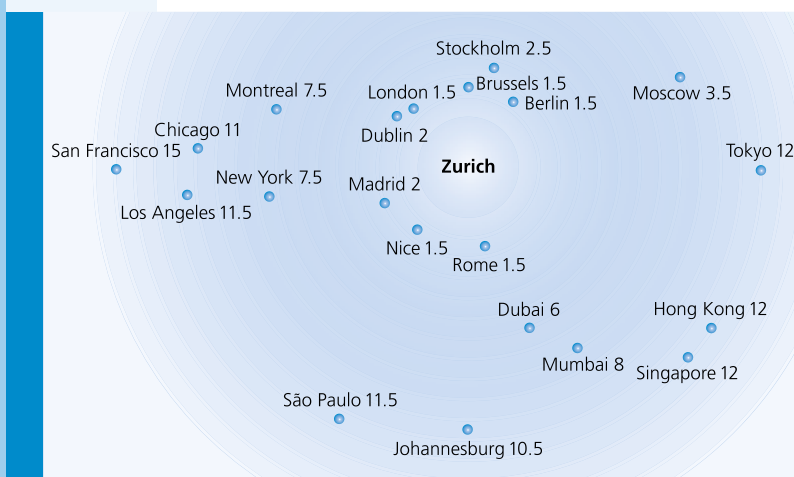

Connection guaranteed: regional, national and international

Central location – short distances

- Excellent international and national connections to the most attractive Swiss economic area
- Main north-south and east-west traffic routes intersect in the canton of Aargau
- Central location between two international airports

Facts

Well connected with public transport

	Zurich main station	Zurich Airport	Basel main station	Basel Airport	Berne main station
Aarau	25	45	35	60	35
Baden	15	25	50	70	60
Lenzburg	20	40	45	70	50
Rheinfelden	60	65	10	35	75

Travelling time in minutes

On the road and on the move

	Zurich	Zurich Airport	Basel	Basel Airport	Berne
Aarau	45	50	60	65	80
Baden	25	30	65	70	100
Lenzburg	35	40	70	75	90
Rheinfelden	65	70	20	30	90

Distance in kilometers

Proximity to Germany

	Stuttgart	Frankfurt	Dusseldorf	Munich	Berlin
Aarau	220	380	580	355	885

Distance in kilometers

Most important air connections

Flight time in hours from Zurich