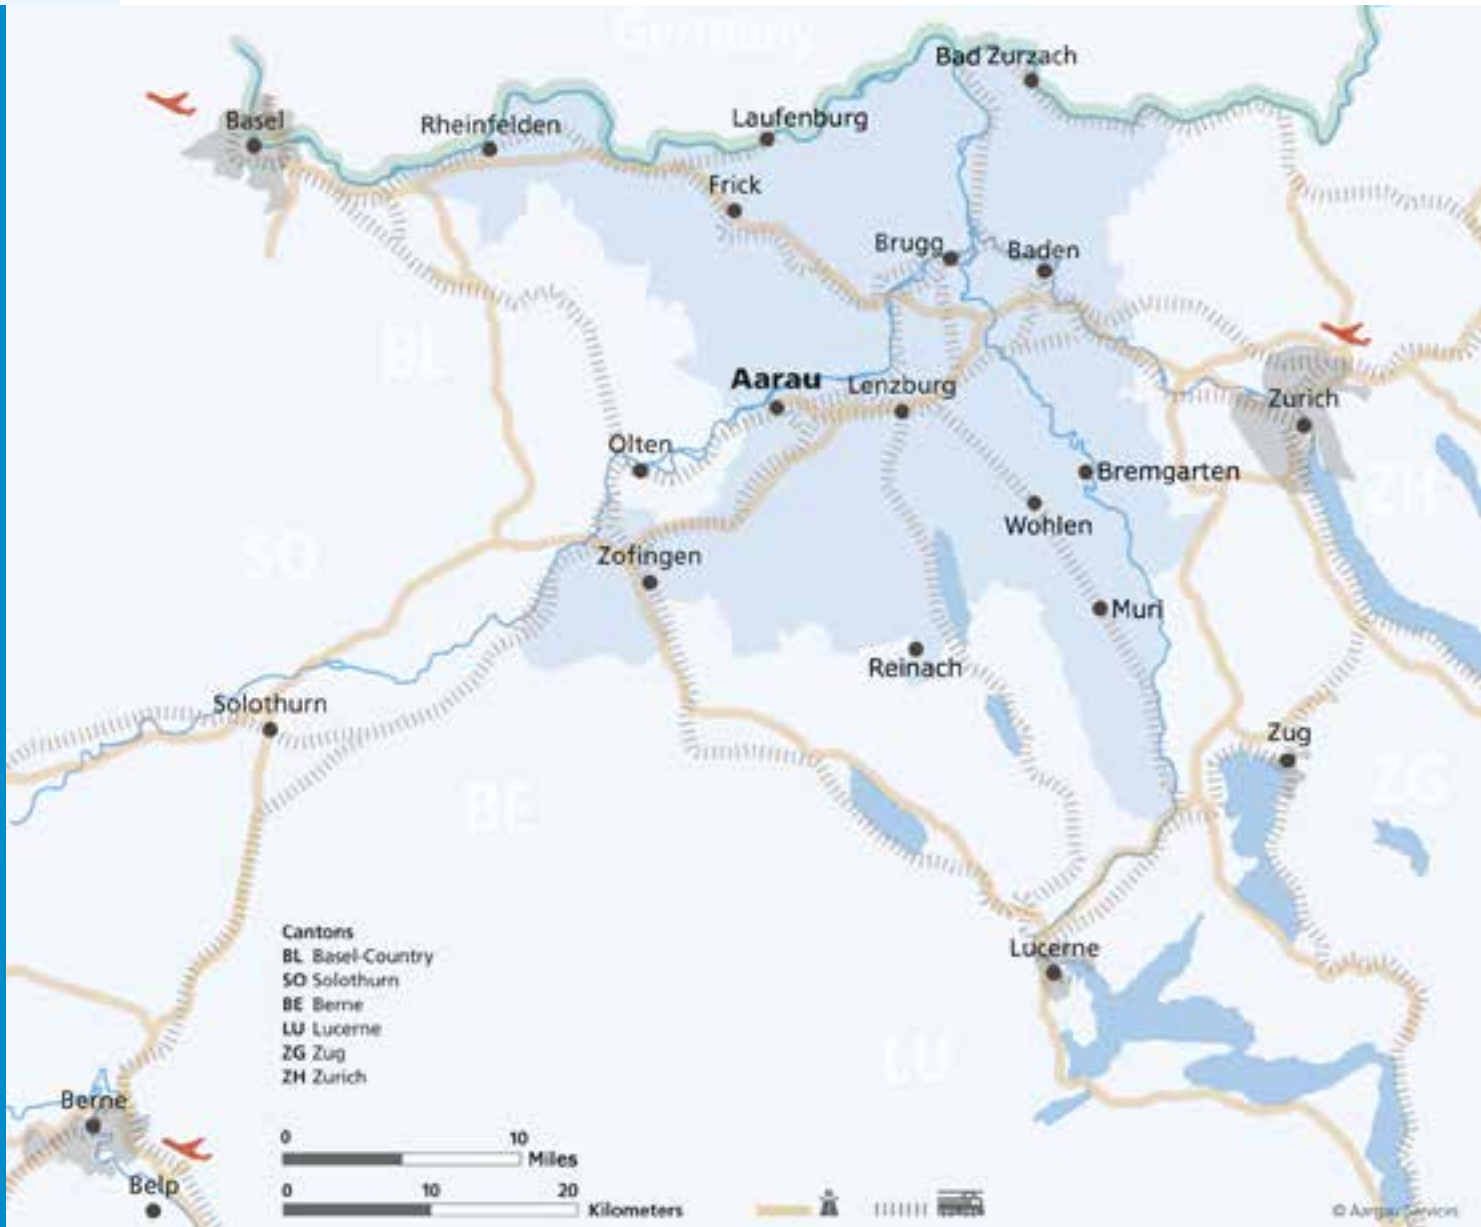

Connection guaranteed: regional, national and international

Central location – short distances

- Excellent international and national connections to the most attractive Swiss economic area
- Main north-south and east-west traffic routes intersect in the canton of Aargau
- Central location between two international airports

Excellent infrastructure

- Short connection times to the surrounding cities
- Dense public transport network
- Well-developed road network

Your advantage: You can get to your customer quickly - as quick as your employees and partners can get to you.

Facts

Well connected with public transport

	Zurich main station	Zurich Airport	Basel main station	Basel Airport	Berne main station
Aarau	25	45	35	60	35
Baden	15	25	50	70	60
Lenzburg	20	40	45	70	50
Rheinfelden	60	65	10	35	75

Proximity to Germany

	Stuttgart	Frankfurt	Dusseldorf	Munich	Berlin
Aarau	220	380	580	355	885

Distance in kilometers

Most important air connections

Flight time in hours from Zurich